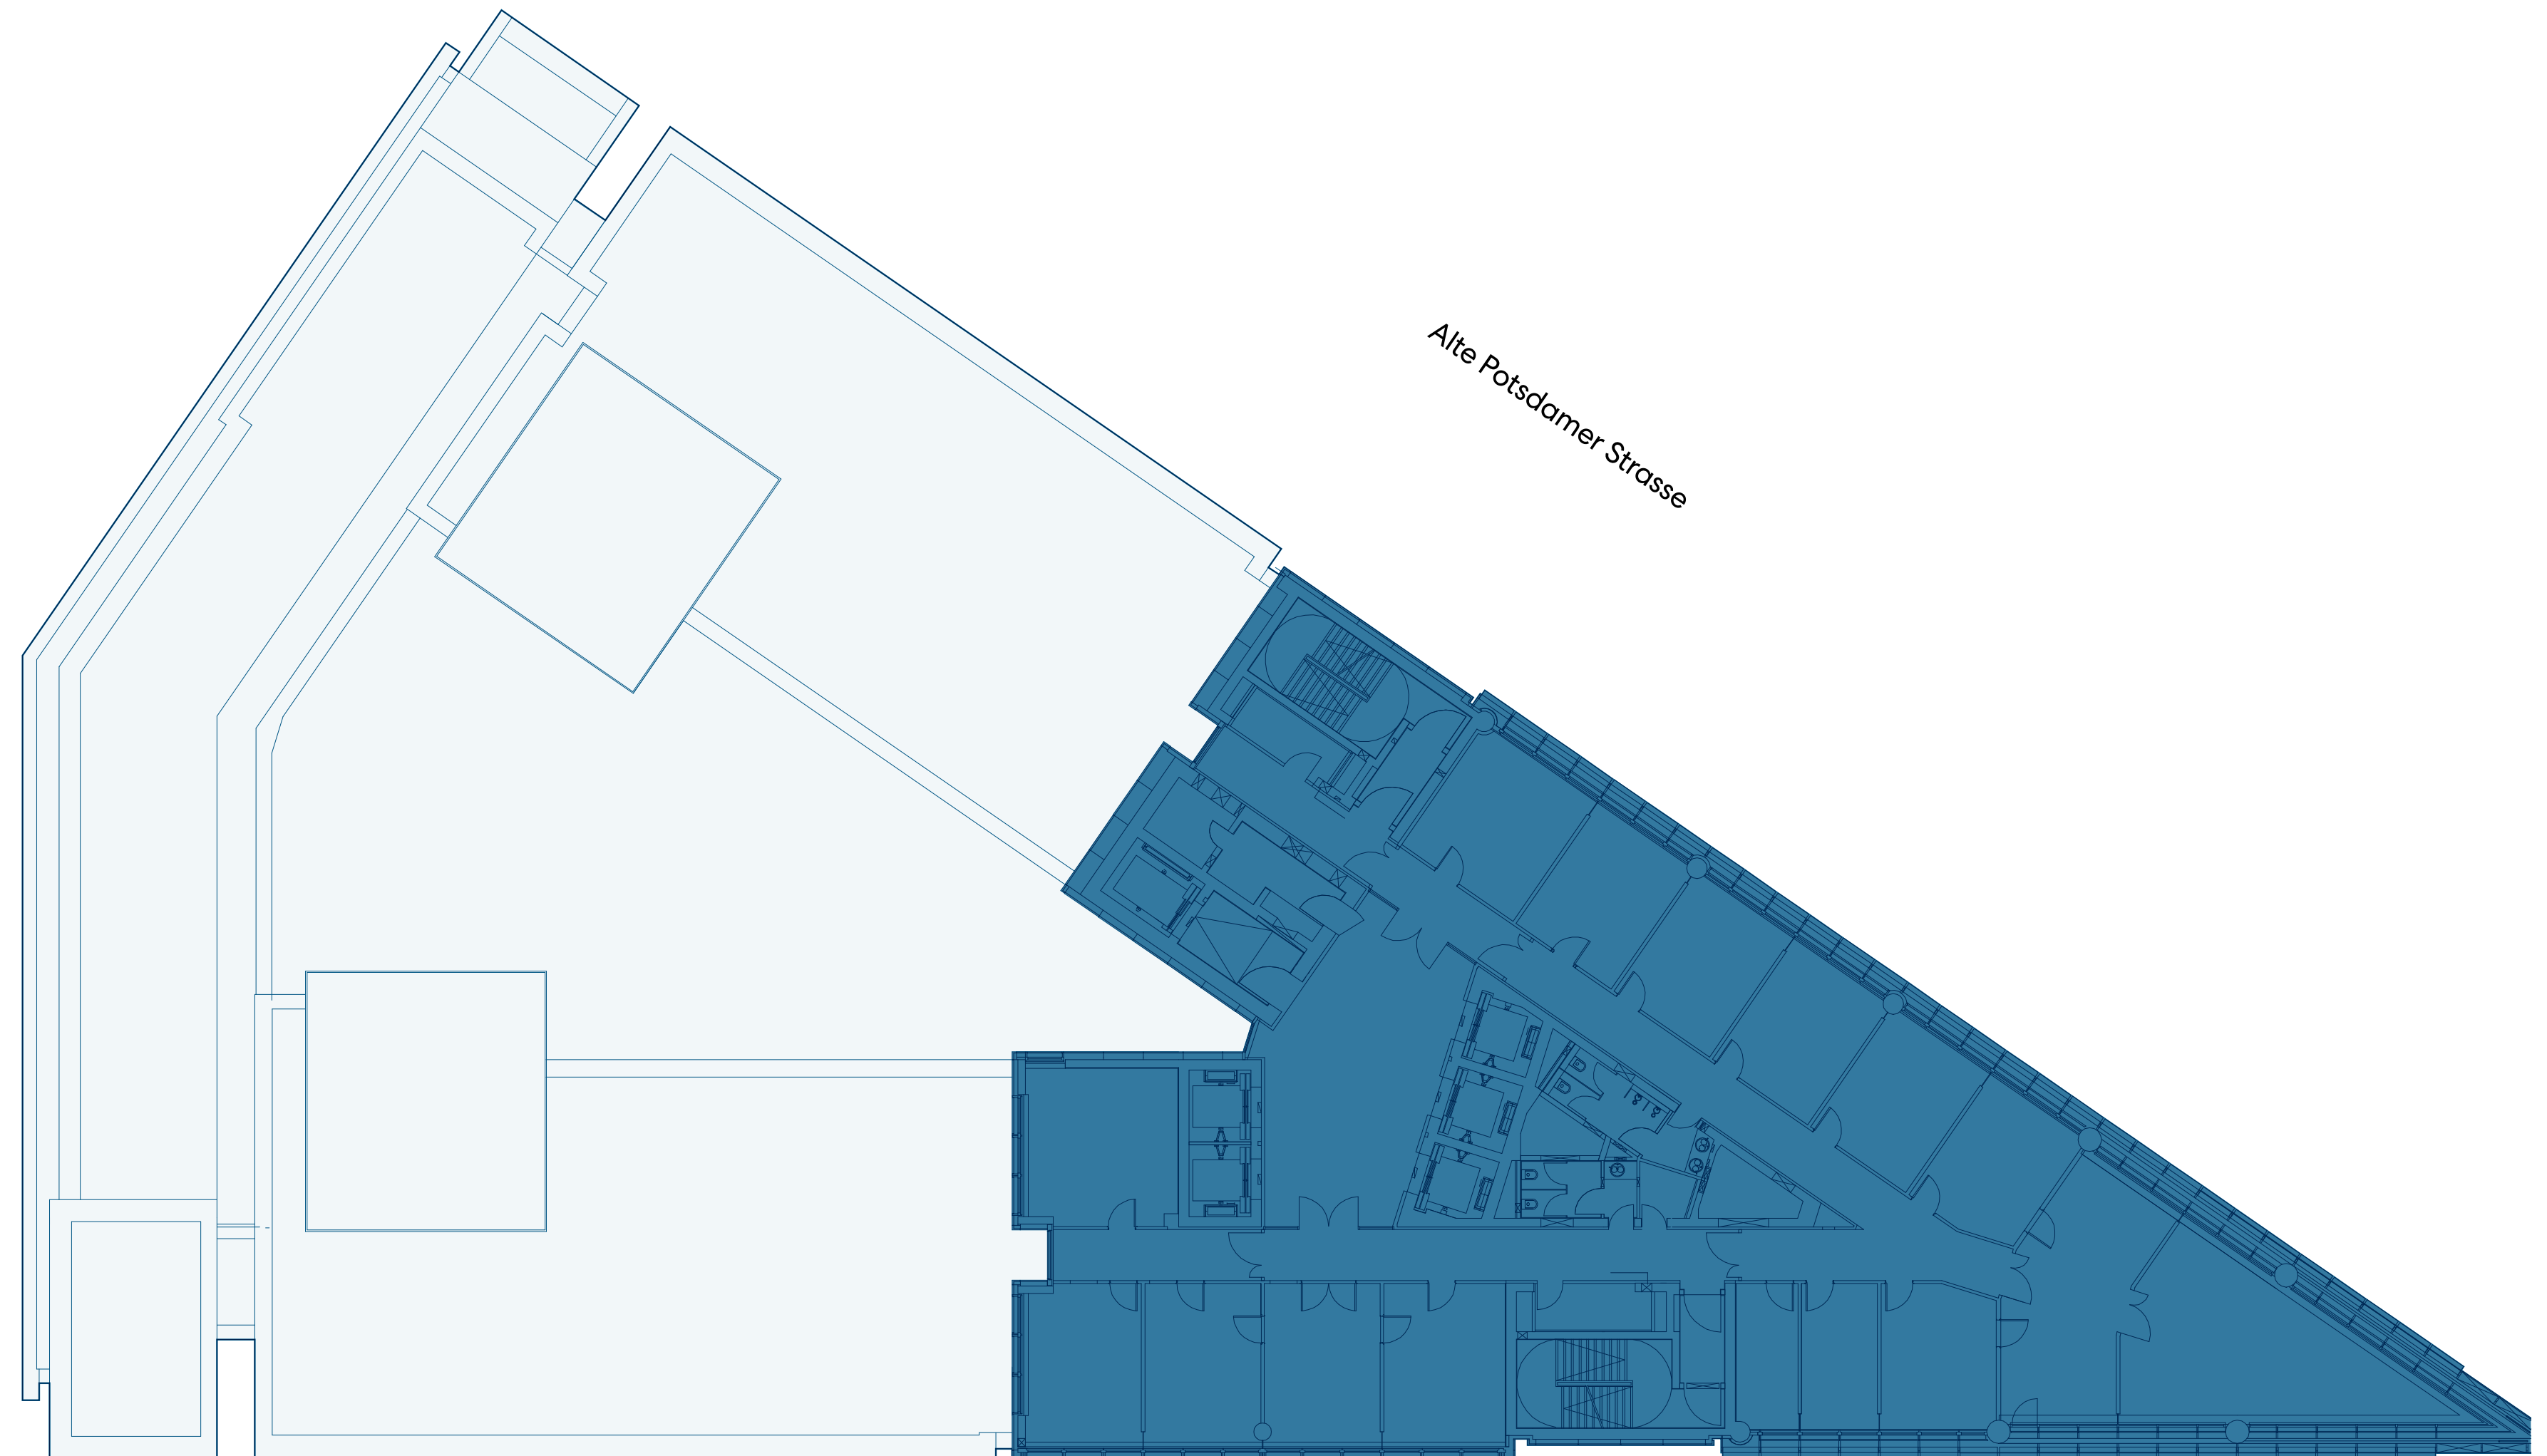

**POTSDAMER  
PLATZ**

POTSDAMER  
PLATZ 11

# TENTH FLOOR

---

**800 m<sup>2</sup>**

Total lettable area approx.

Available Now

● Available Office

# ELEVENTH FLOOR

---

**800 m<sup>2</sup>**

Total lettable area approx.

Available Now

● Available Office

Alte Potsdamer Strasse

Potsdamer Platz