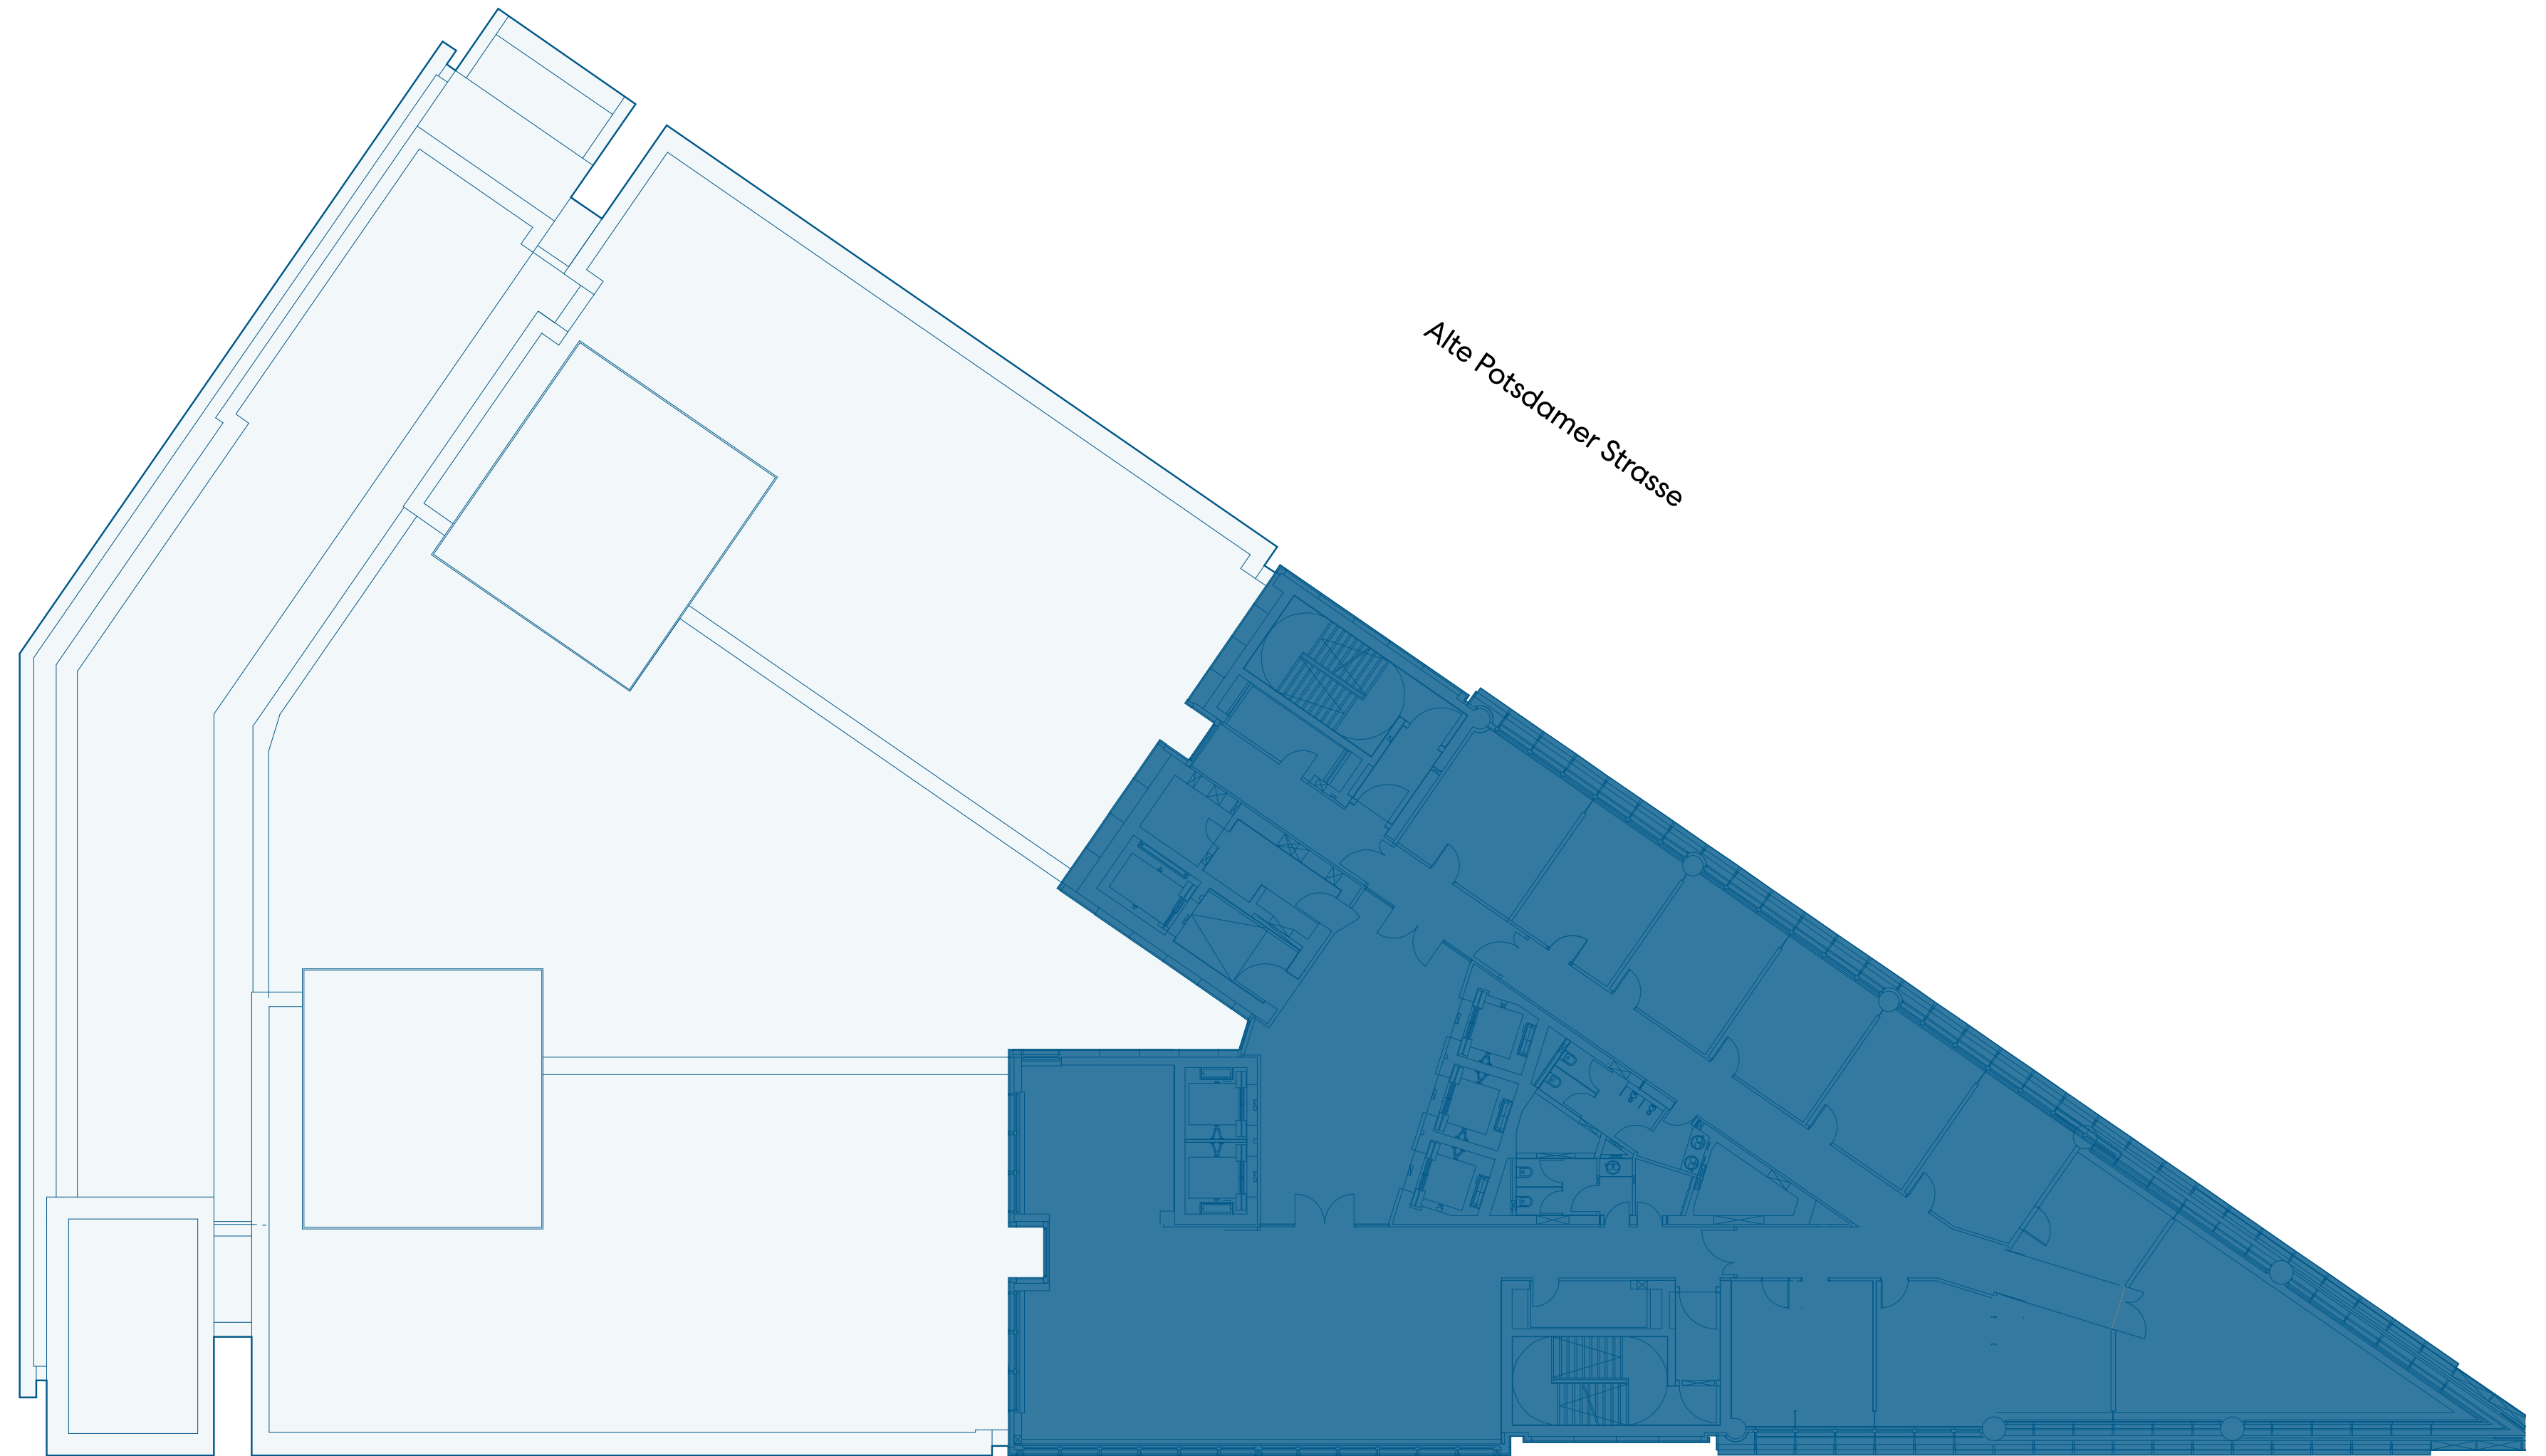

**POTSDAMER  
PLATZ**

POTSDAMER  
PLATZ 11

# TENTH FLOOR

---

**800 m<sup>2</sup>**

Total lettable area approx.

Available Now

● Available Office

# ELEVENTH FLOOR

---

**800 m<sup>2</sup>**

Total lettable area approx.

Available Now

● Available Office

Alte Potsdamer Strasse

Potsdamer Platz